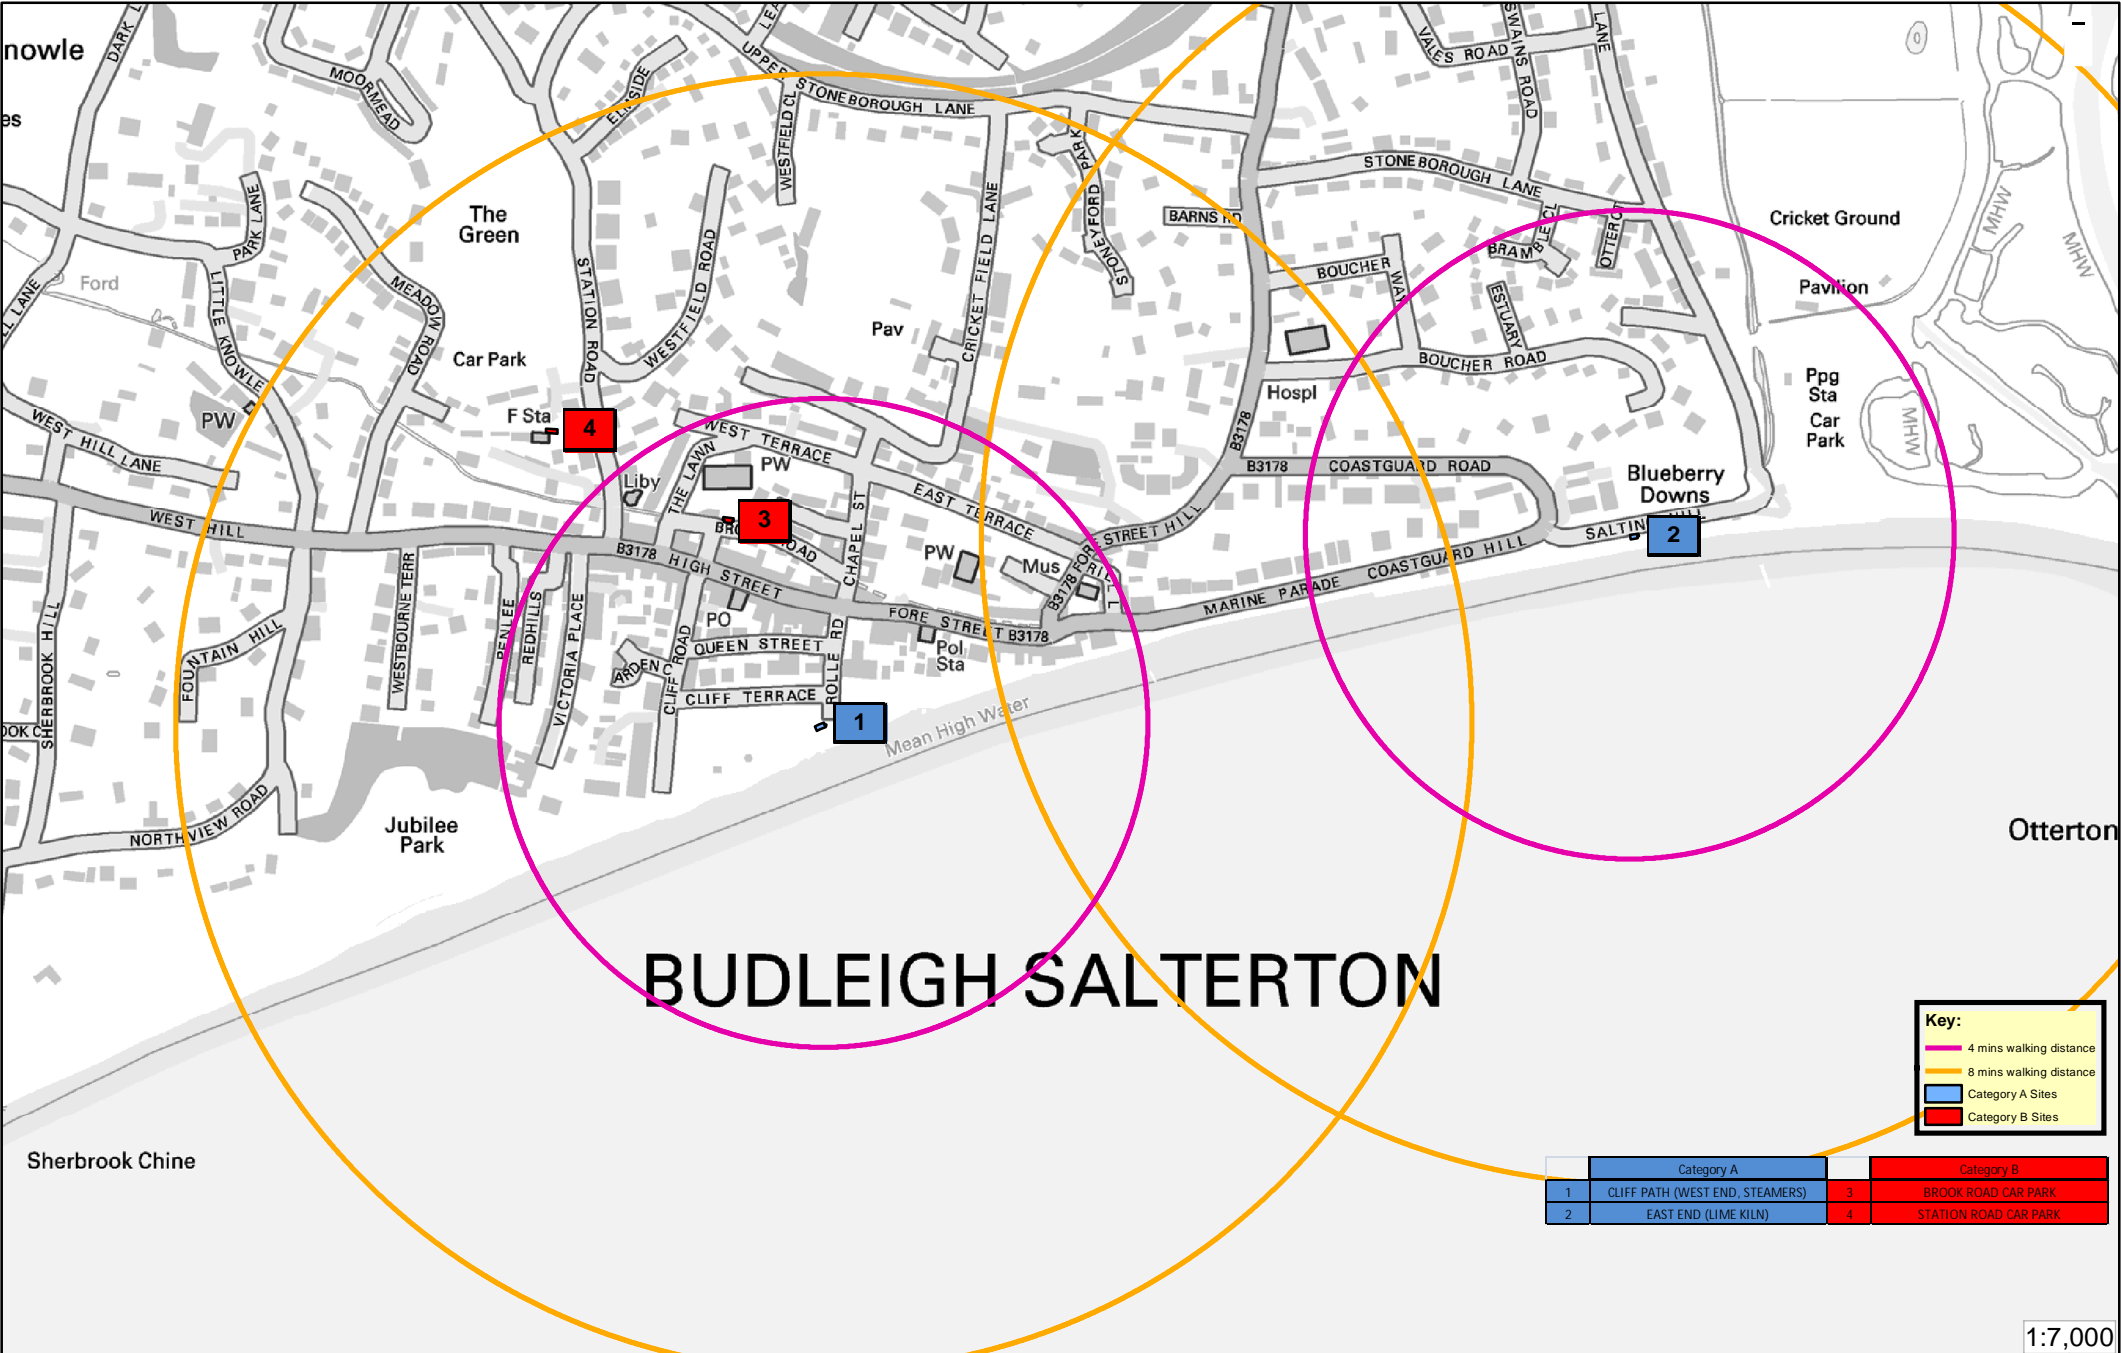

Budleigh Salterton Public Conveniences

Key:

- 4 mins walking distance
- 8 mins walking distance
- Category A Sites
- Category B Sites

Category A		Category B	
1	CLIFF PATH (WEST END, STEAMERS)	3	BROOK ROAD CAR PARK
2	EAST END (LIME KILN)	4	STATION ROAD CAR PARK

1:7,000