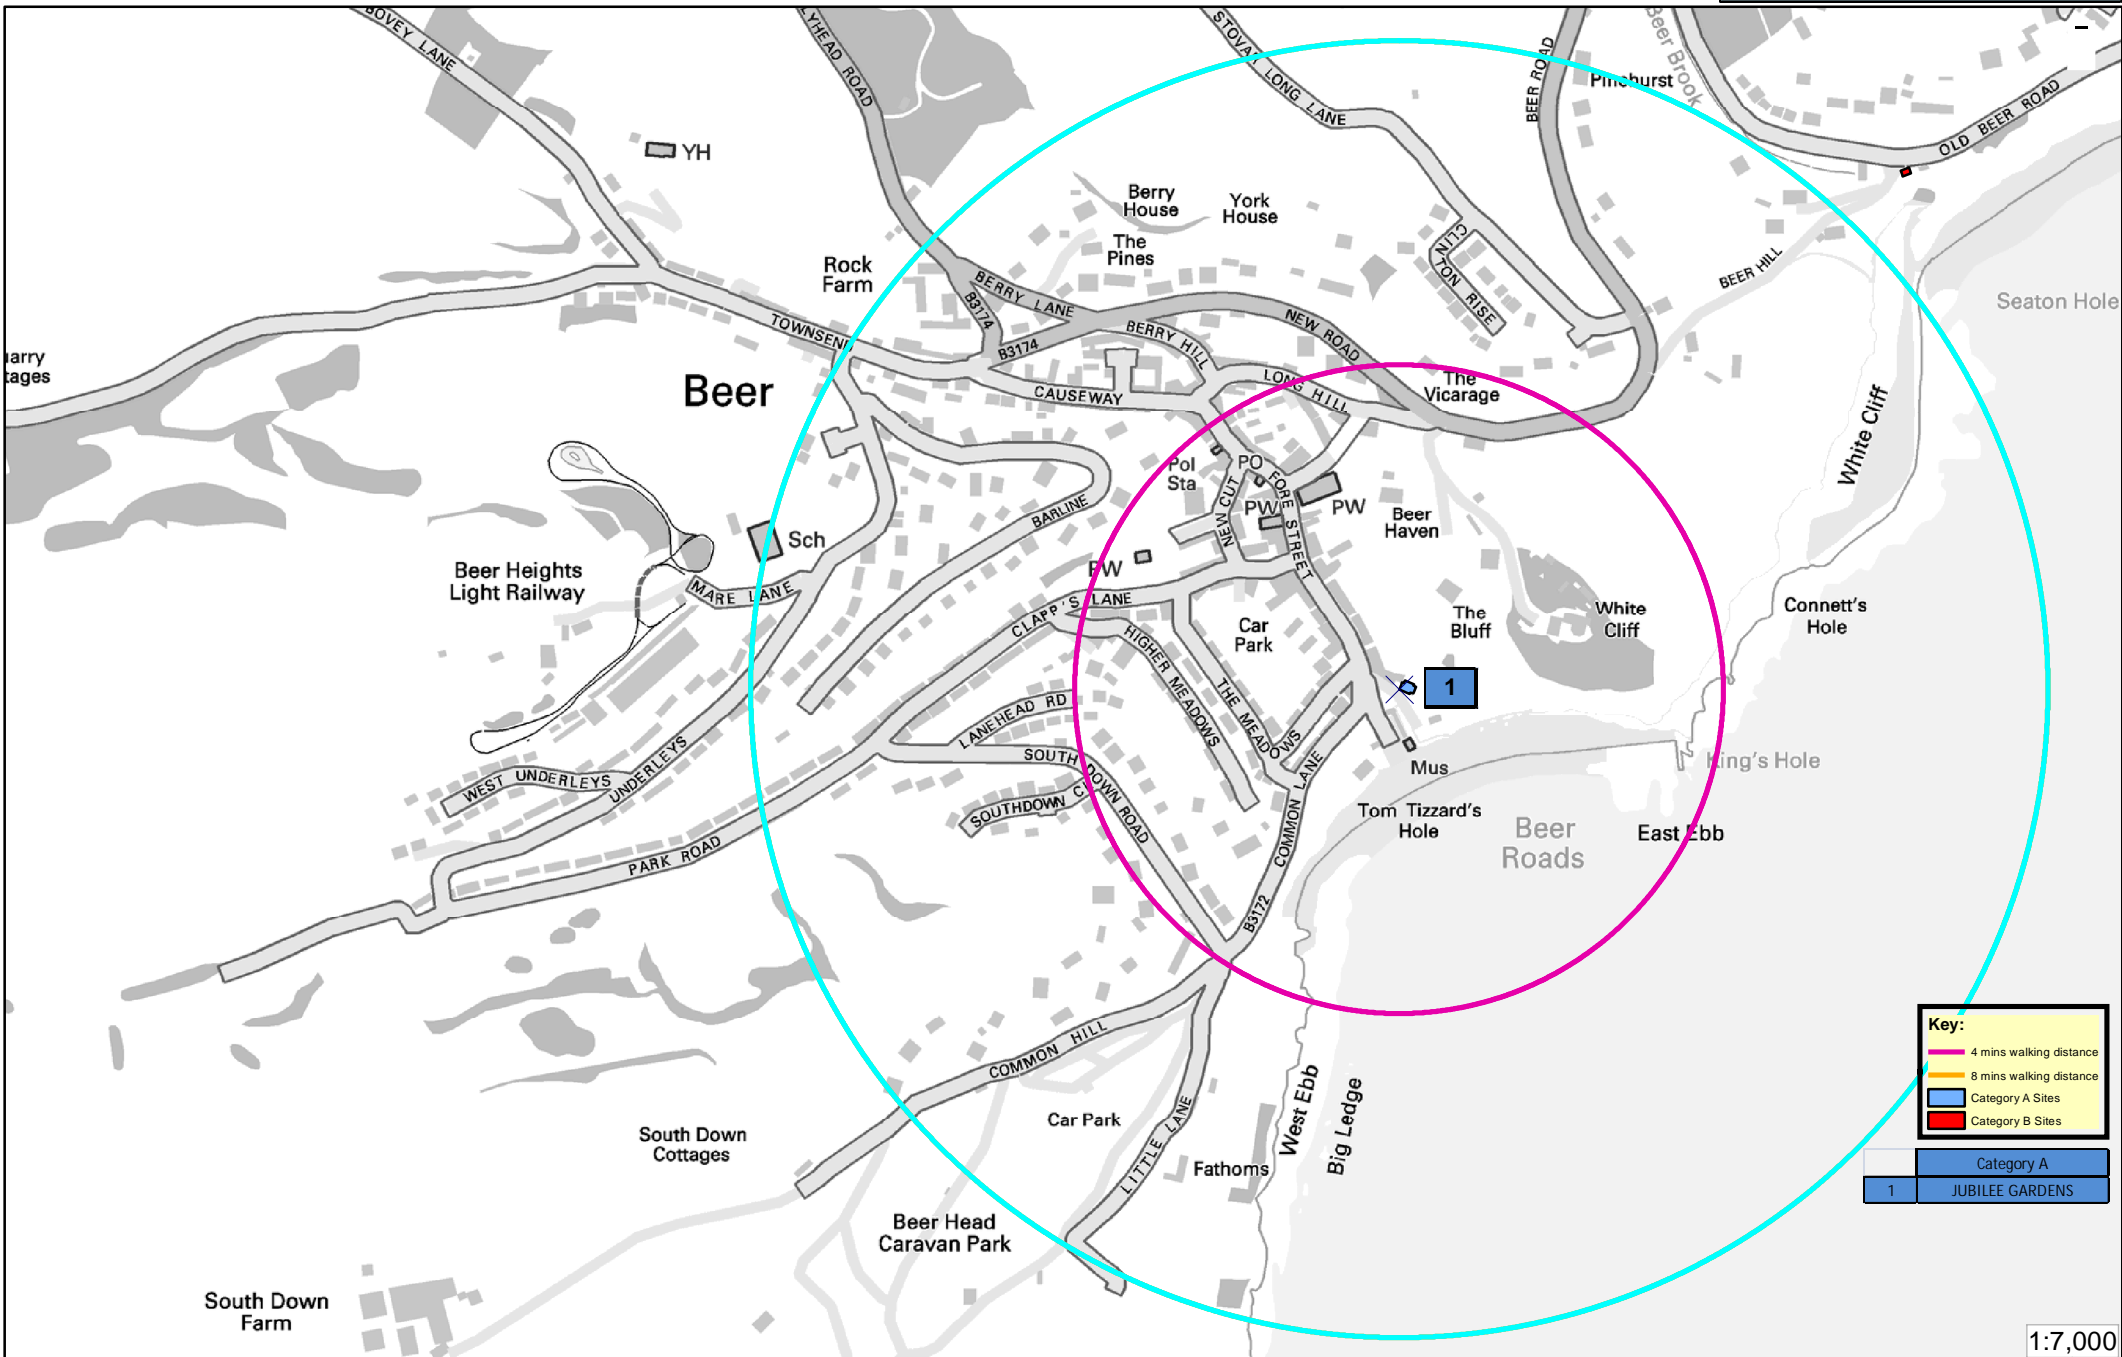

**Beer Public Conveniences**

**Key:**

- 4 mins walking distance
- 8 mins walking distance
- Category A Sites
- Category B Sites

Category A	
1	JUBILEE GARDENS

1:7,000